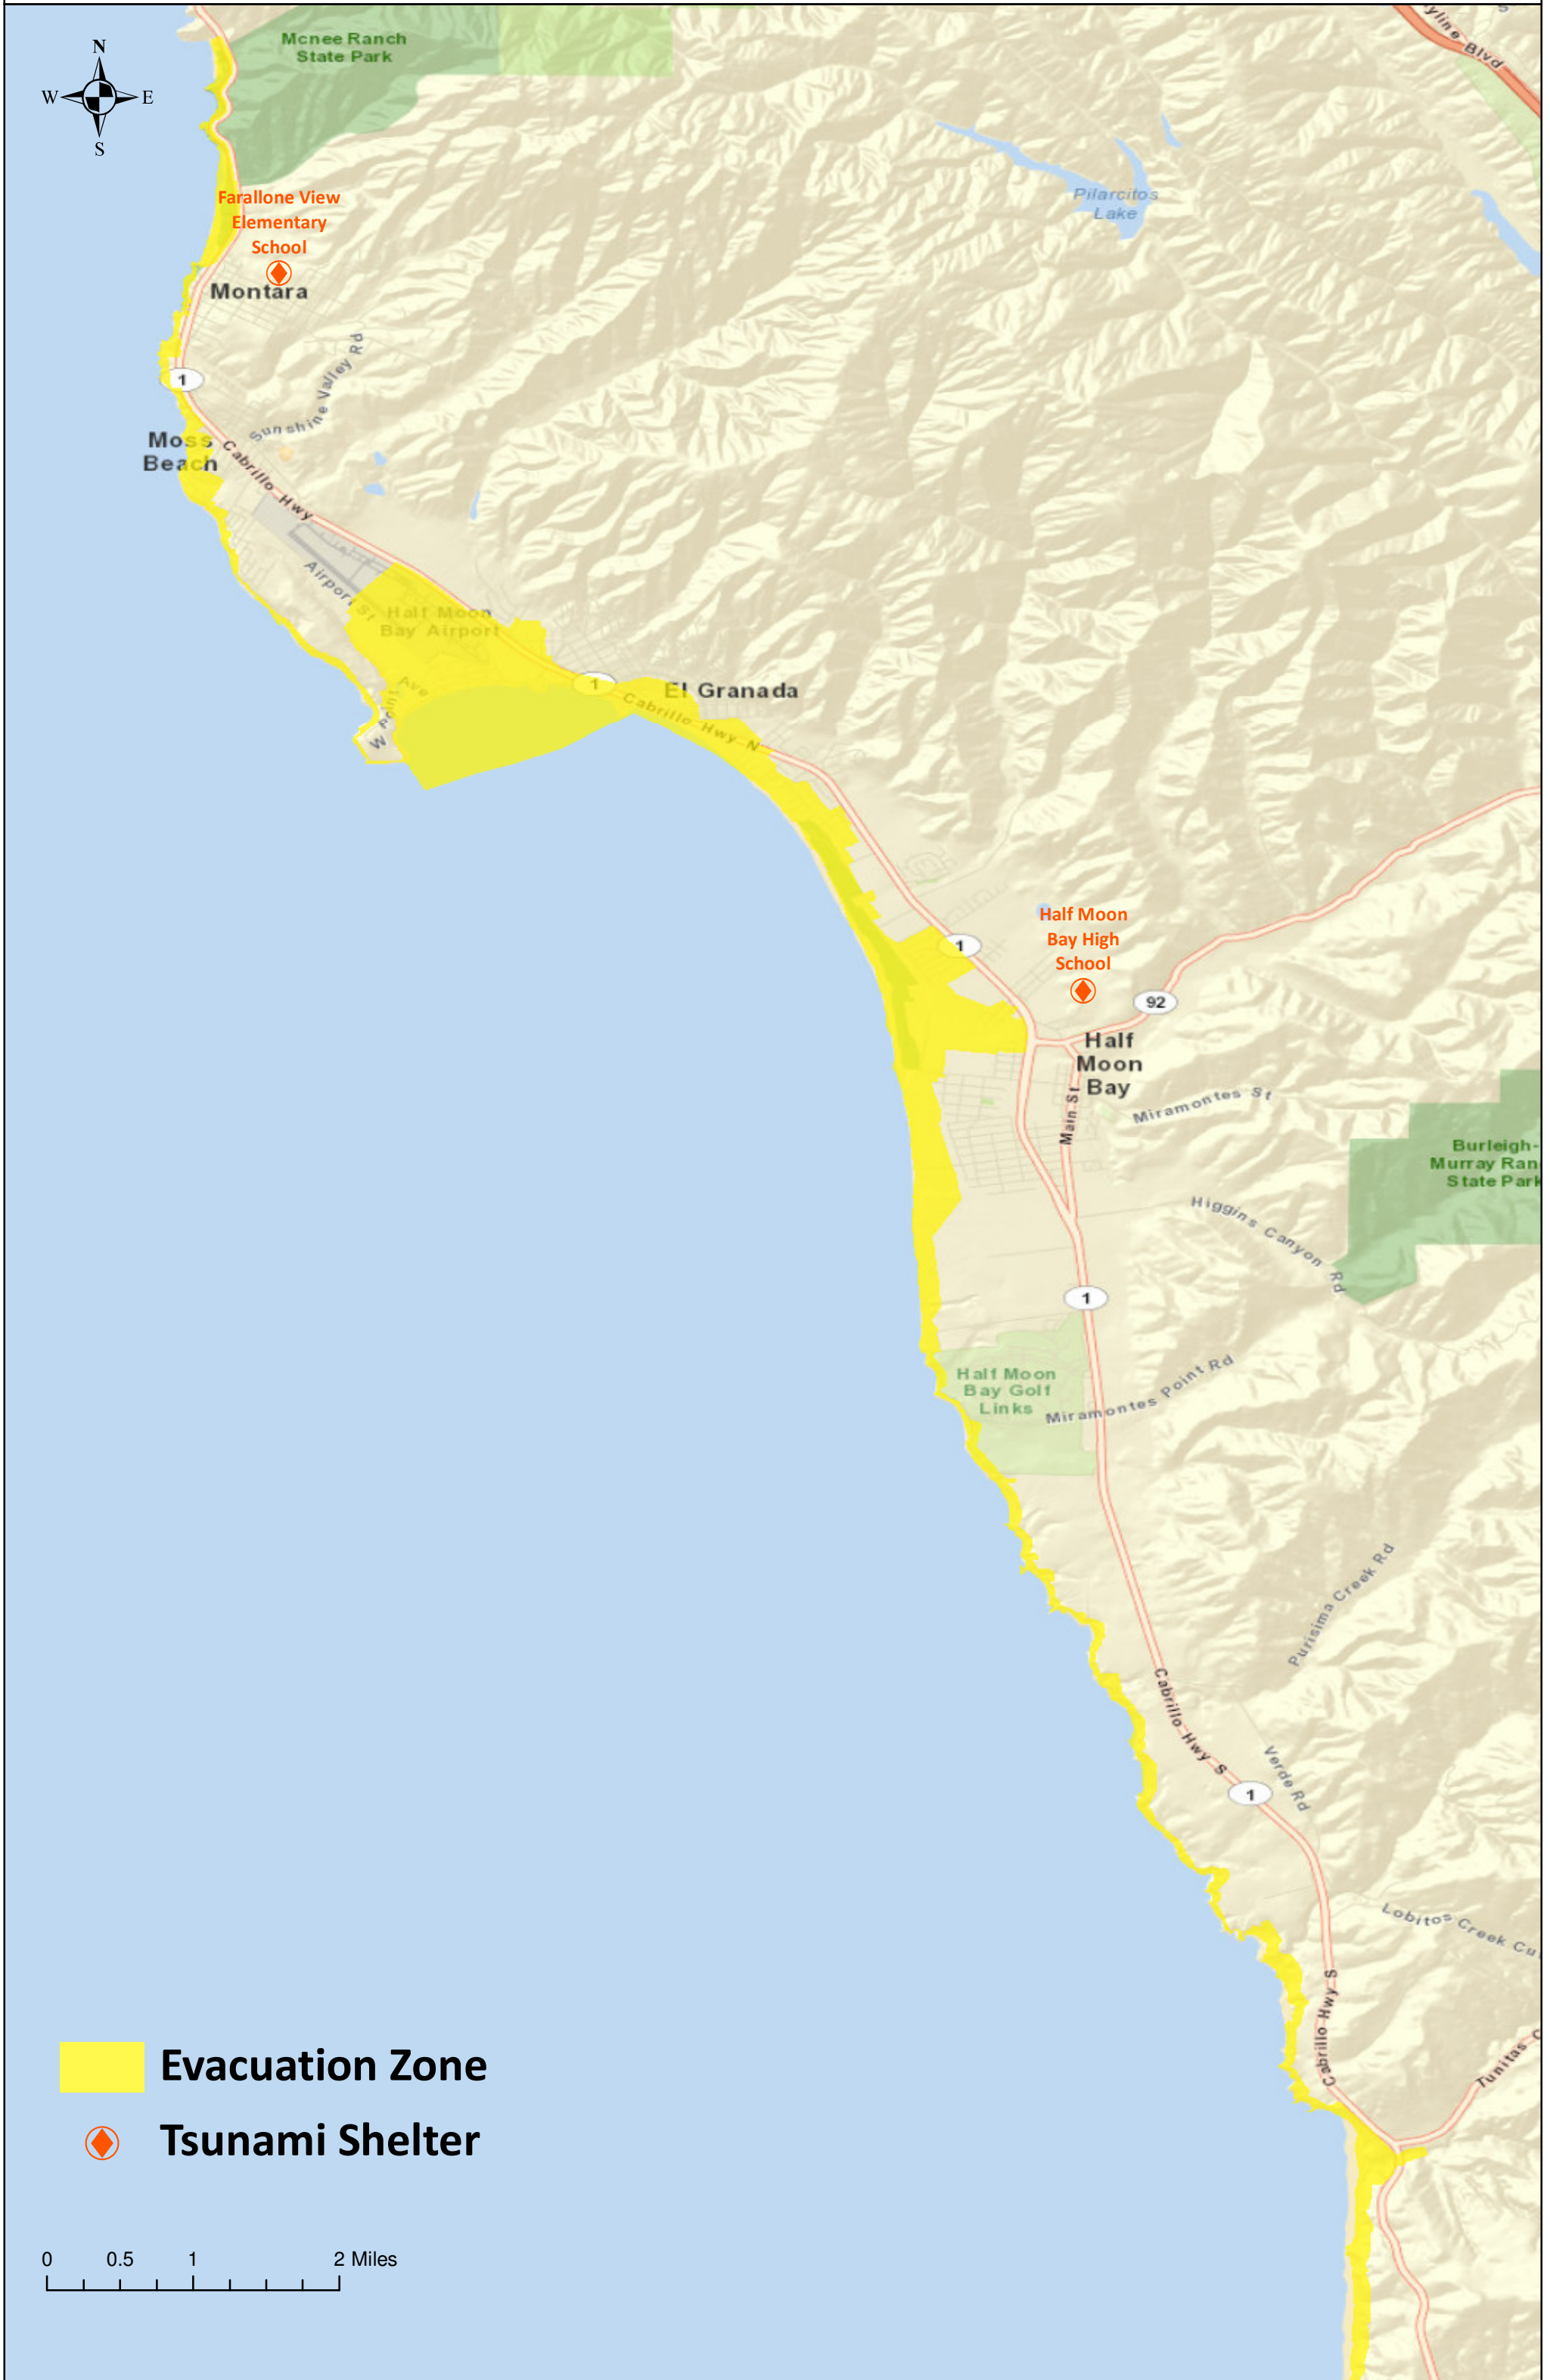

Tsunami Evacuation Zone - Half Moon Bay

 Evacuation Zone

 Tsunami Shelter

0 0.5 1 2 Miles