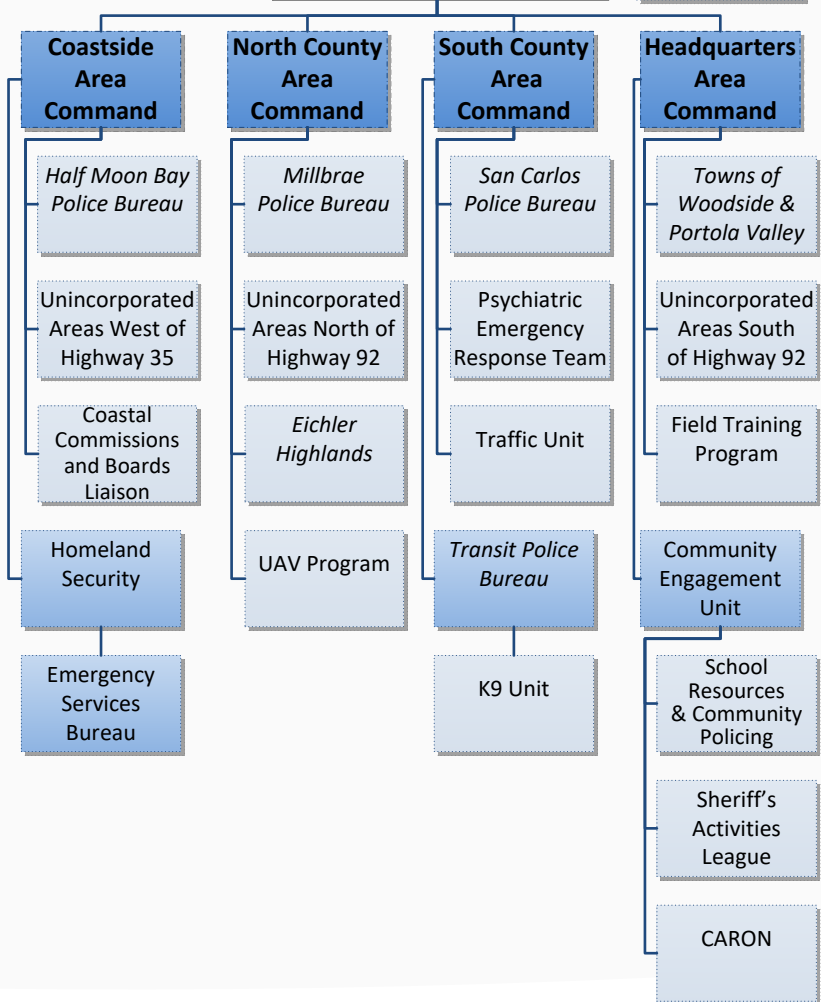

San Mateo County Sheriff's Office

August 11, 2021

ASSISTANT SHERIFF Operations Division

ASSISTANT SHERIFF Investigations & Support Services Division

ASSISTANT SHERIFF Corrections Division