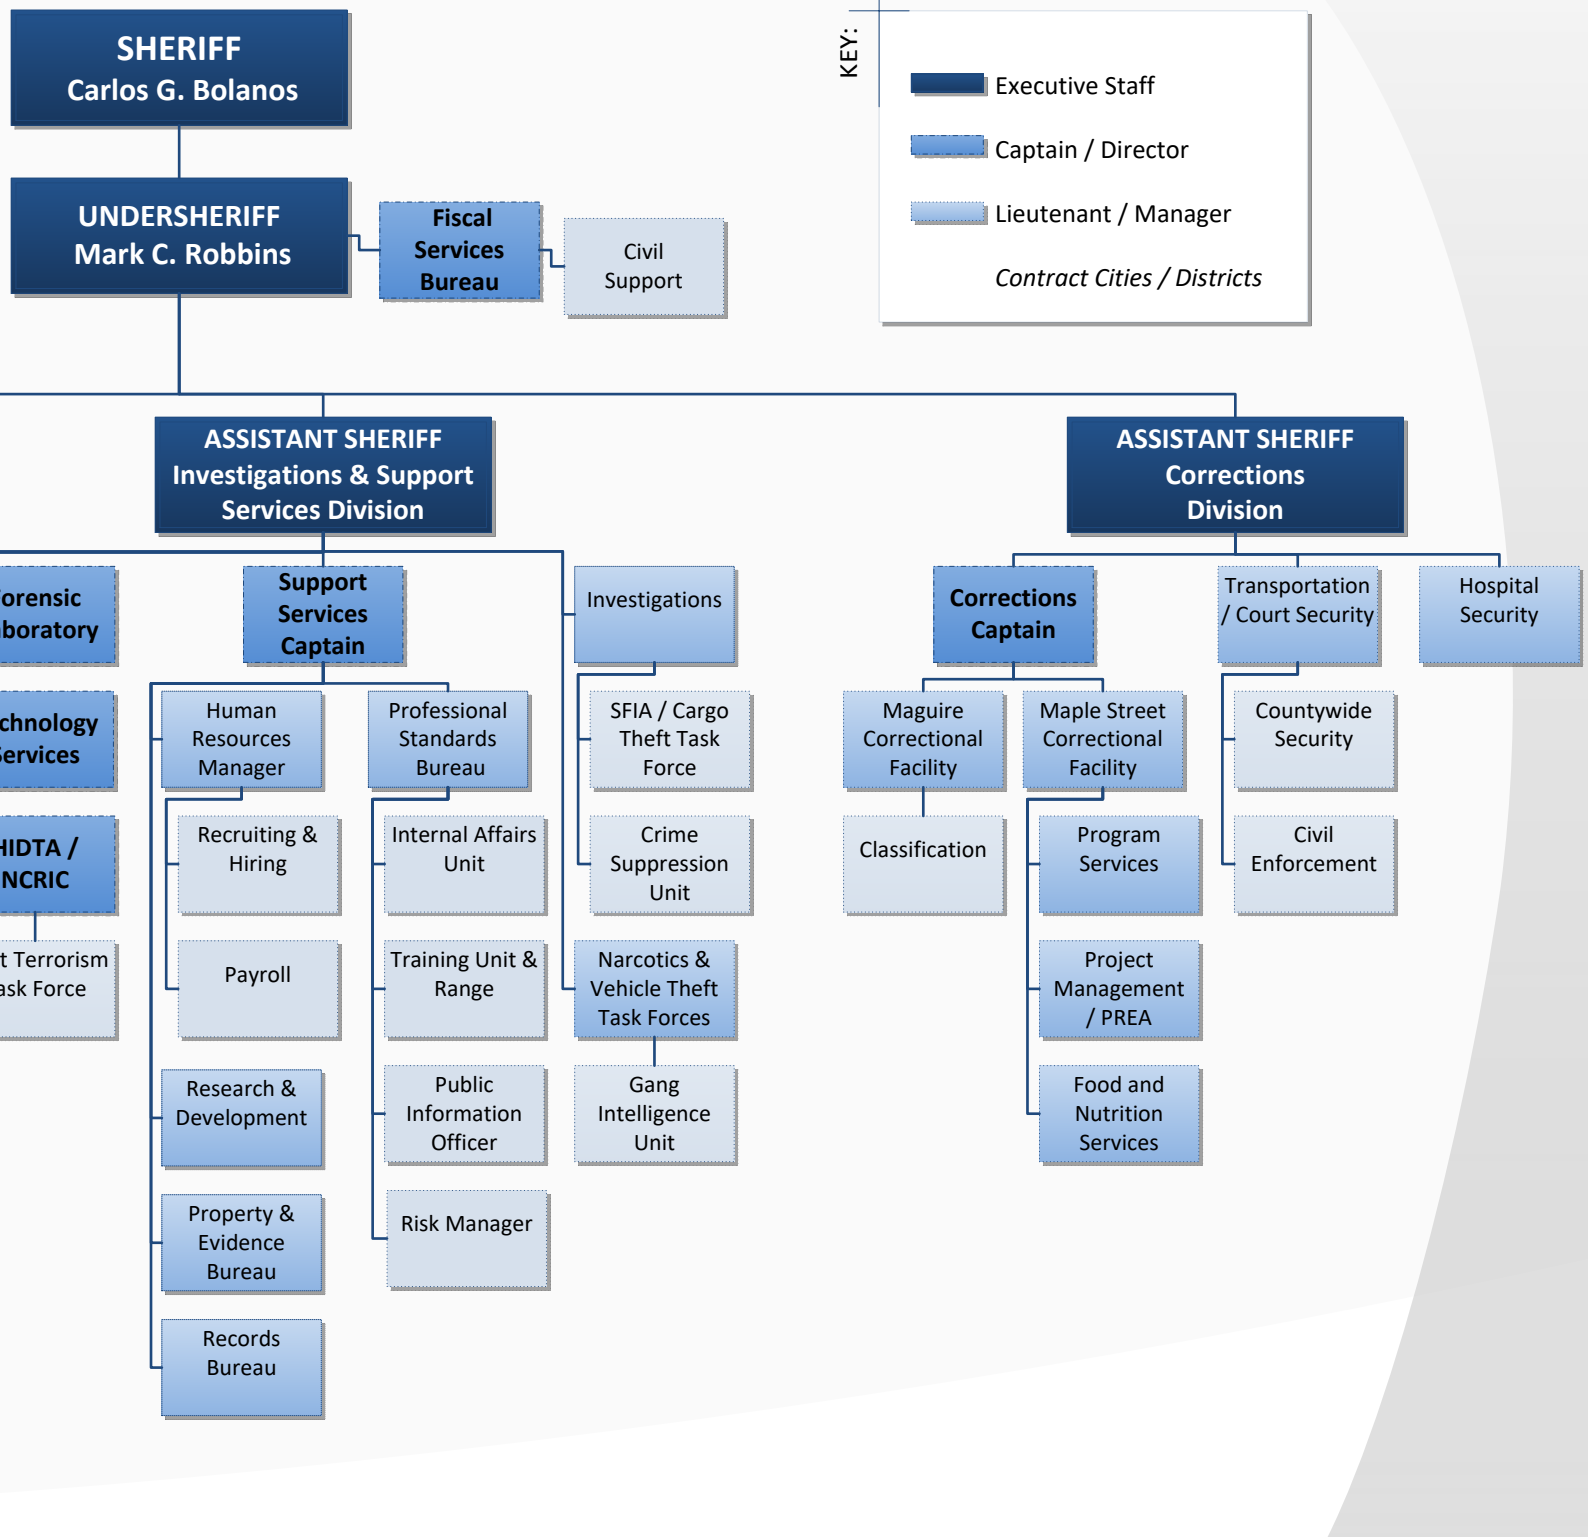

San Mateo County Sheriff's Office

August 11, 2021

ASSISTANT SHERIFF Operations Division

ASSISTANT SHERIFF Investigations & Support Services Division

ASSISTANT SHERIFF Corrections Division